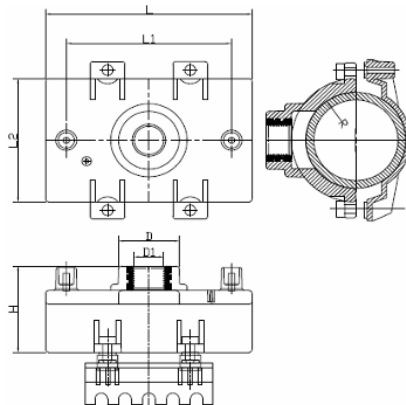

EF (Electro-Fusion) Fittings

(INFRA Divison)

EF Tapping Saddles with Bottom Clamp

Standard: BS EN 12201-3:2011 / EN 1555-3 : 2021

Material : PE-100, Black Colour

Pressure Rating: SDR11/PN16

Dimensions(mm)

Size	D	D1	H	L	L1	L2
63x1/2"	40.00 - 42.00	1/2" BSP	71.00 - 74.00	129.00 - 130.00	101.00 - 104.00	80.00 - 83.00
63x3/4"	45.00 - 48.00	3/4" BSP	71.00 - 74.00	129.00 - 130.00	101.00 - 104.00	80.00 - 83.00
63x1"	52.00 - 55.00	1" BSP	71.00 - 74.00	129.00 - 130.00	101.00 - 104.00	80.00 - 83.00
75x1/2"	38.00 - 42.00	1/2" BSP	70.00 - 73.00	128.00 - 131.00	101.00 - 104.00	86.00 - 90.00
75x3/4"	46.00 - 49.00	3/4" BSP	70.00 - 73.00	128.00 - 131.00	101.00 - 104.00	86.00 - 90.00
75x1"	52.00 - 54.00	1" BSP	72.00 - 77.00	128.00 - 131.00	101.00 - 104.00	86.00 - 90.00
90x1/2"	43.00 - 46.00	1/2" BSP	72.00- 76.00	126.00 - 130.00	100.00 - 105.00	97.00 - 105.00
90x3/4"	37.00- 48.00	3/4" BSP	71.00- 75.00	126.00 - 130.00	100.00 - 105.00	97.00 - 105.00
90x1"	51.00- 54.00	1" BSP	74.00- 78.00	126.00 - 130.00	100.00 - 105.00	97.00 - 105.00